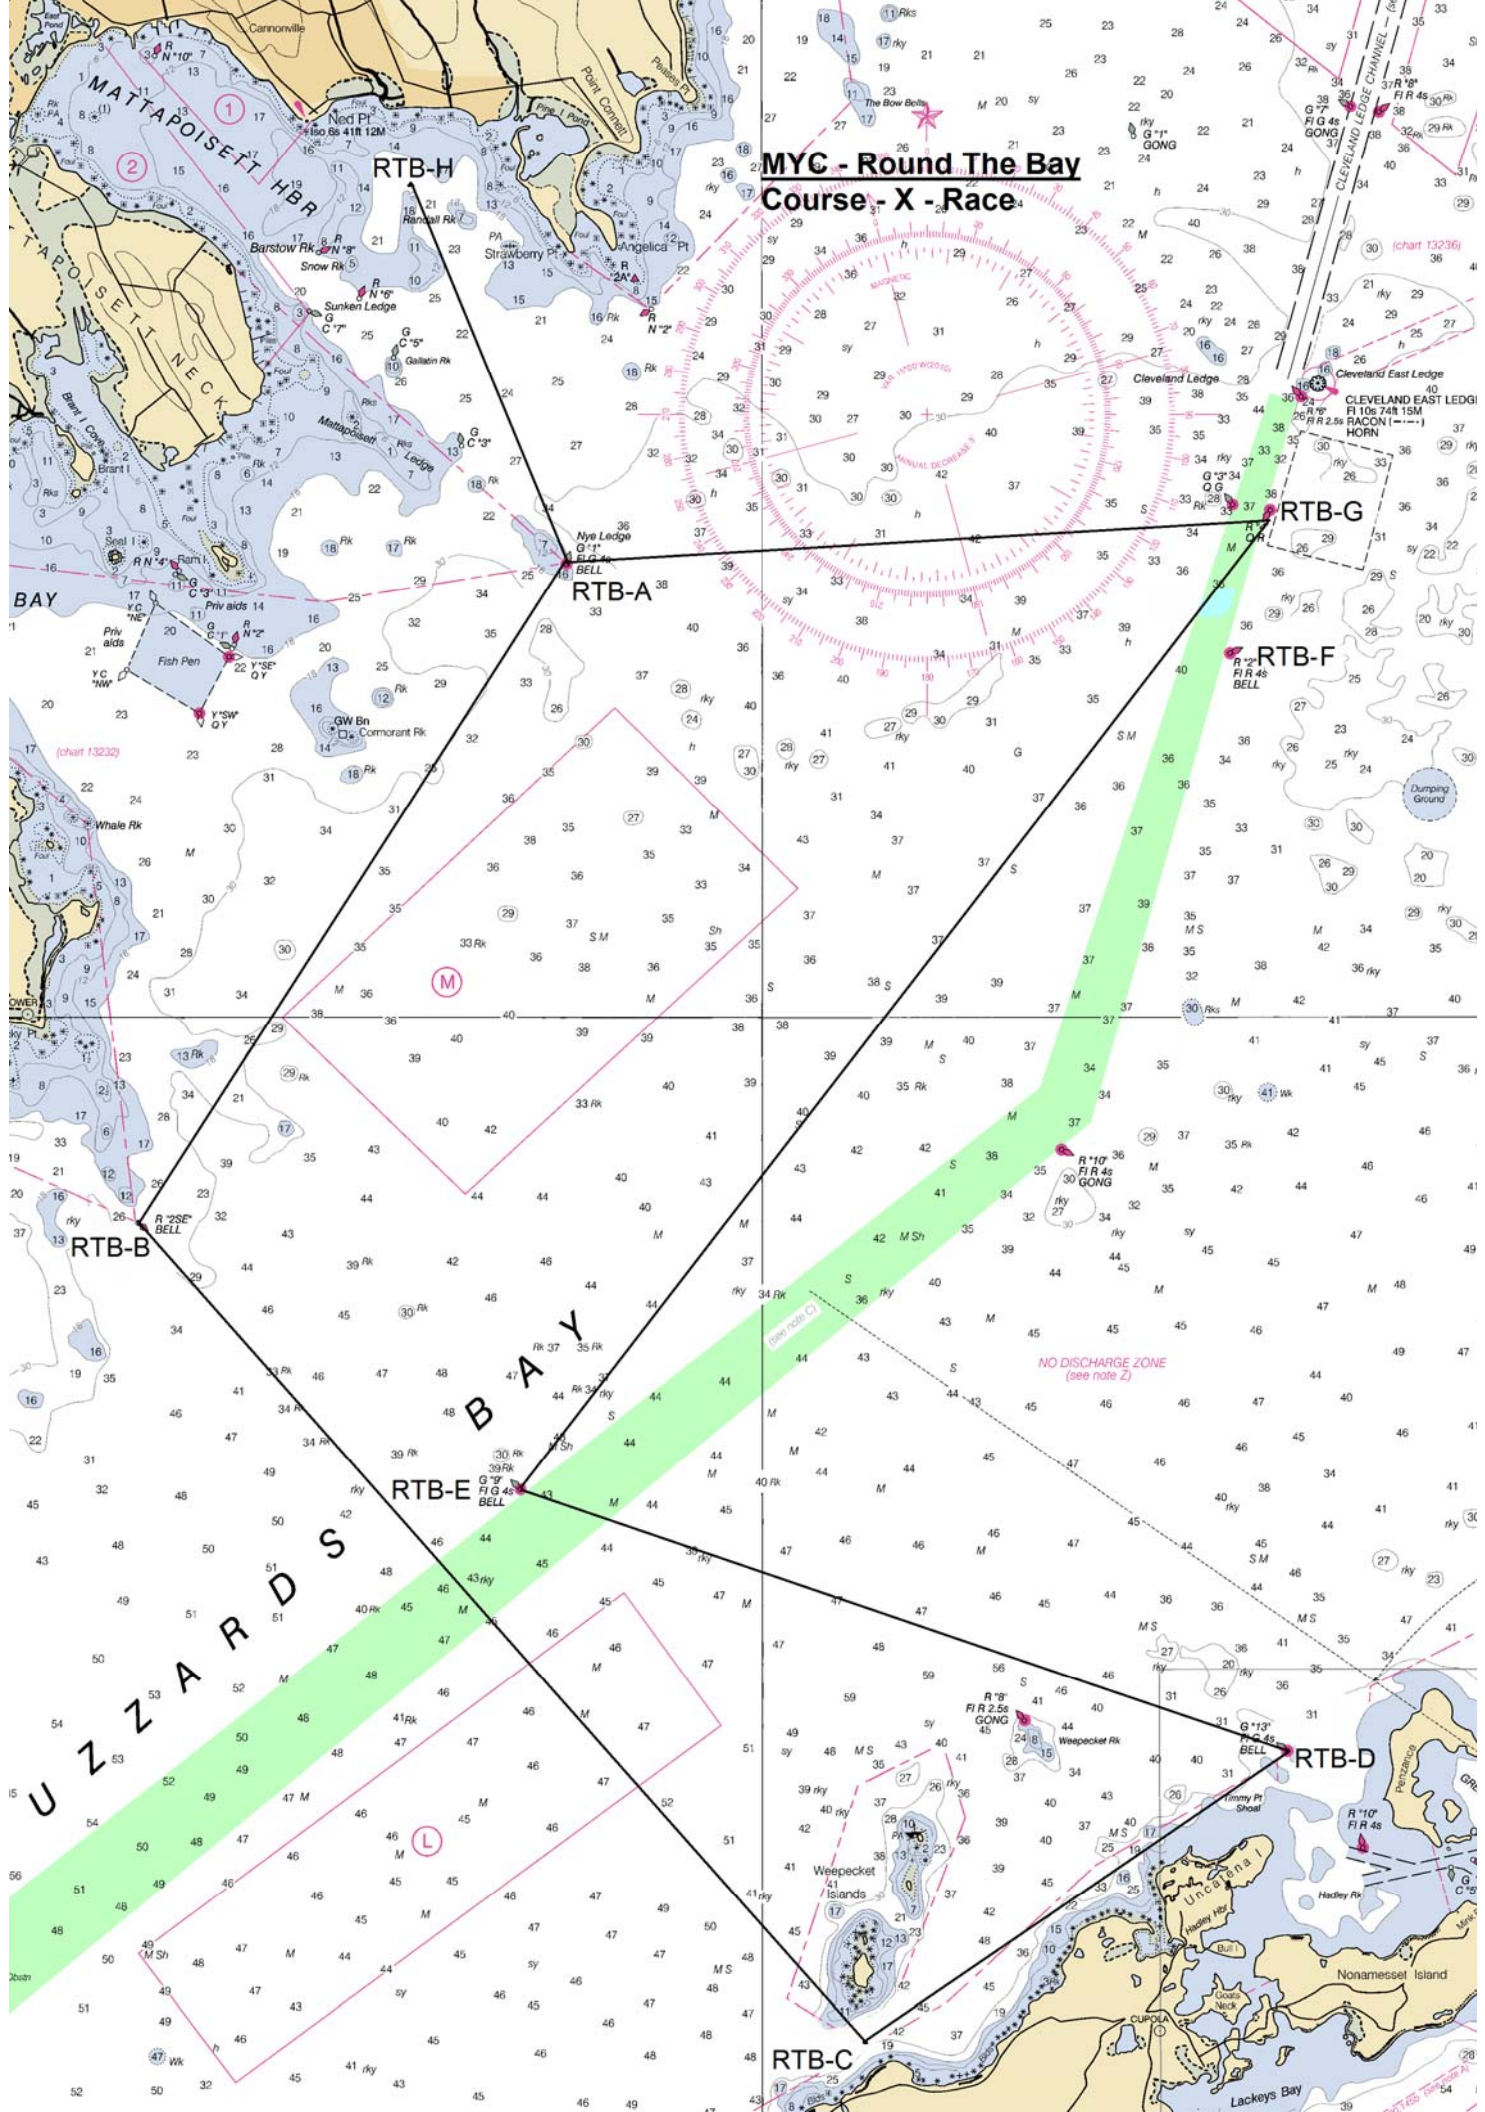

# MYC Round The Bay Course - Race & Cruise - Y & Z

**MYC - Round The Bay Course - X - Race**

RTB-H

RTB-G

RTB-F

RTB-A

RTB-B

RTB-E

RTB-D

RTB-C

BAY

BAY

BUZZARDS

NO DISCHARGE ZONE  
(see note 2)

WEPECKET ISLANDS

UNCLE SAM