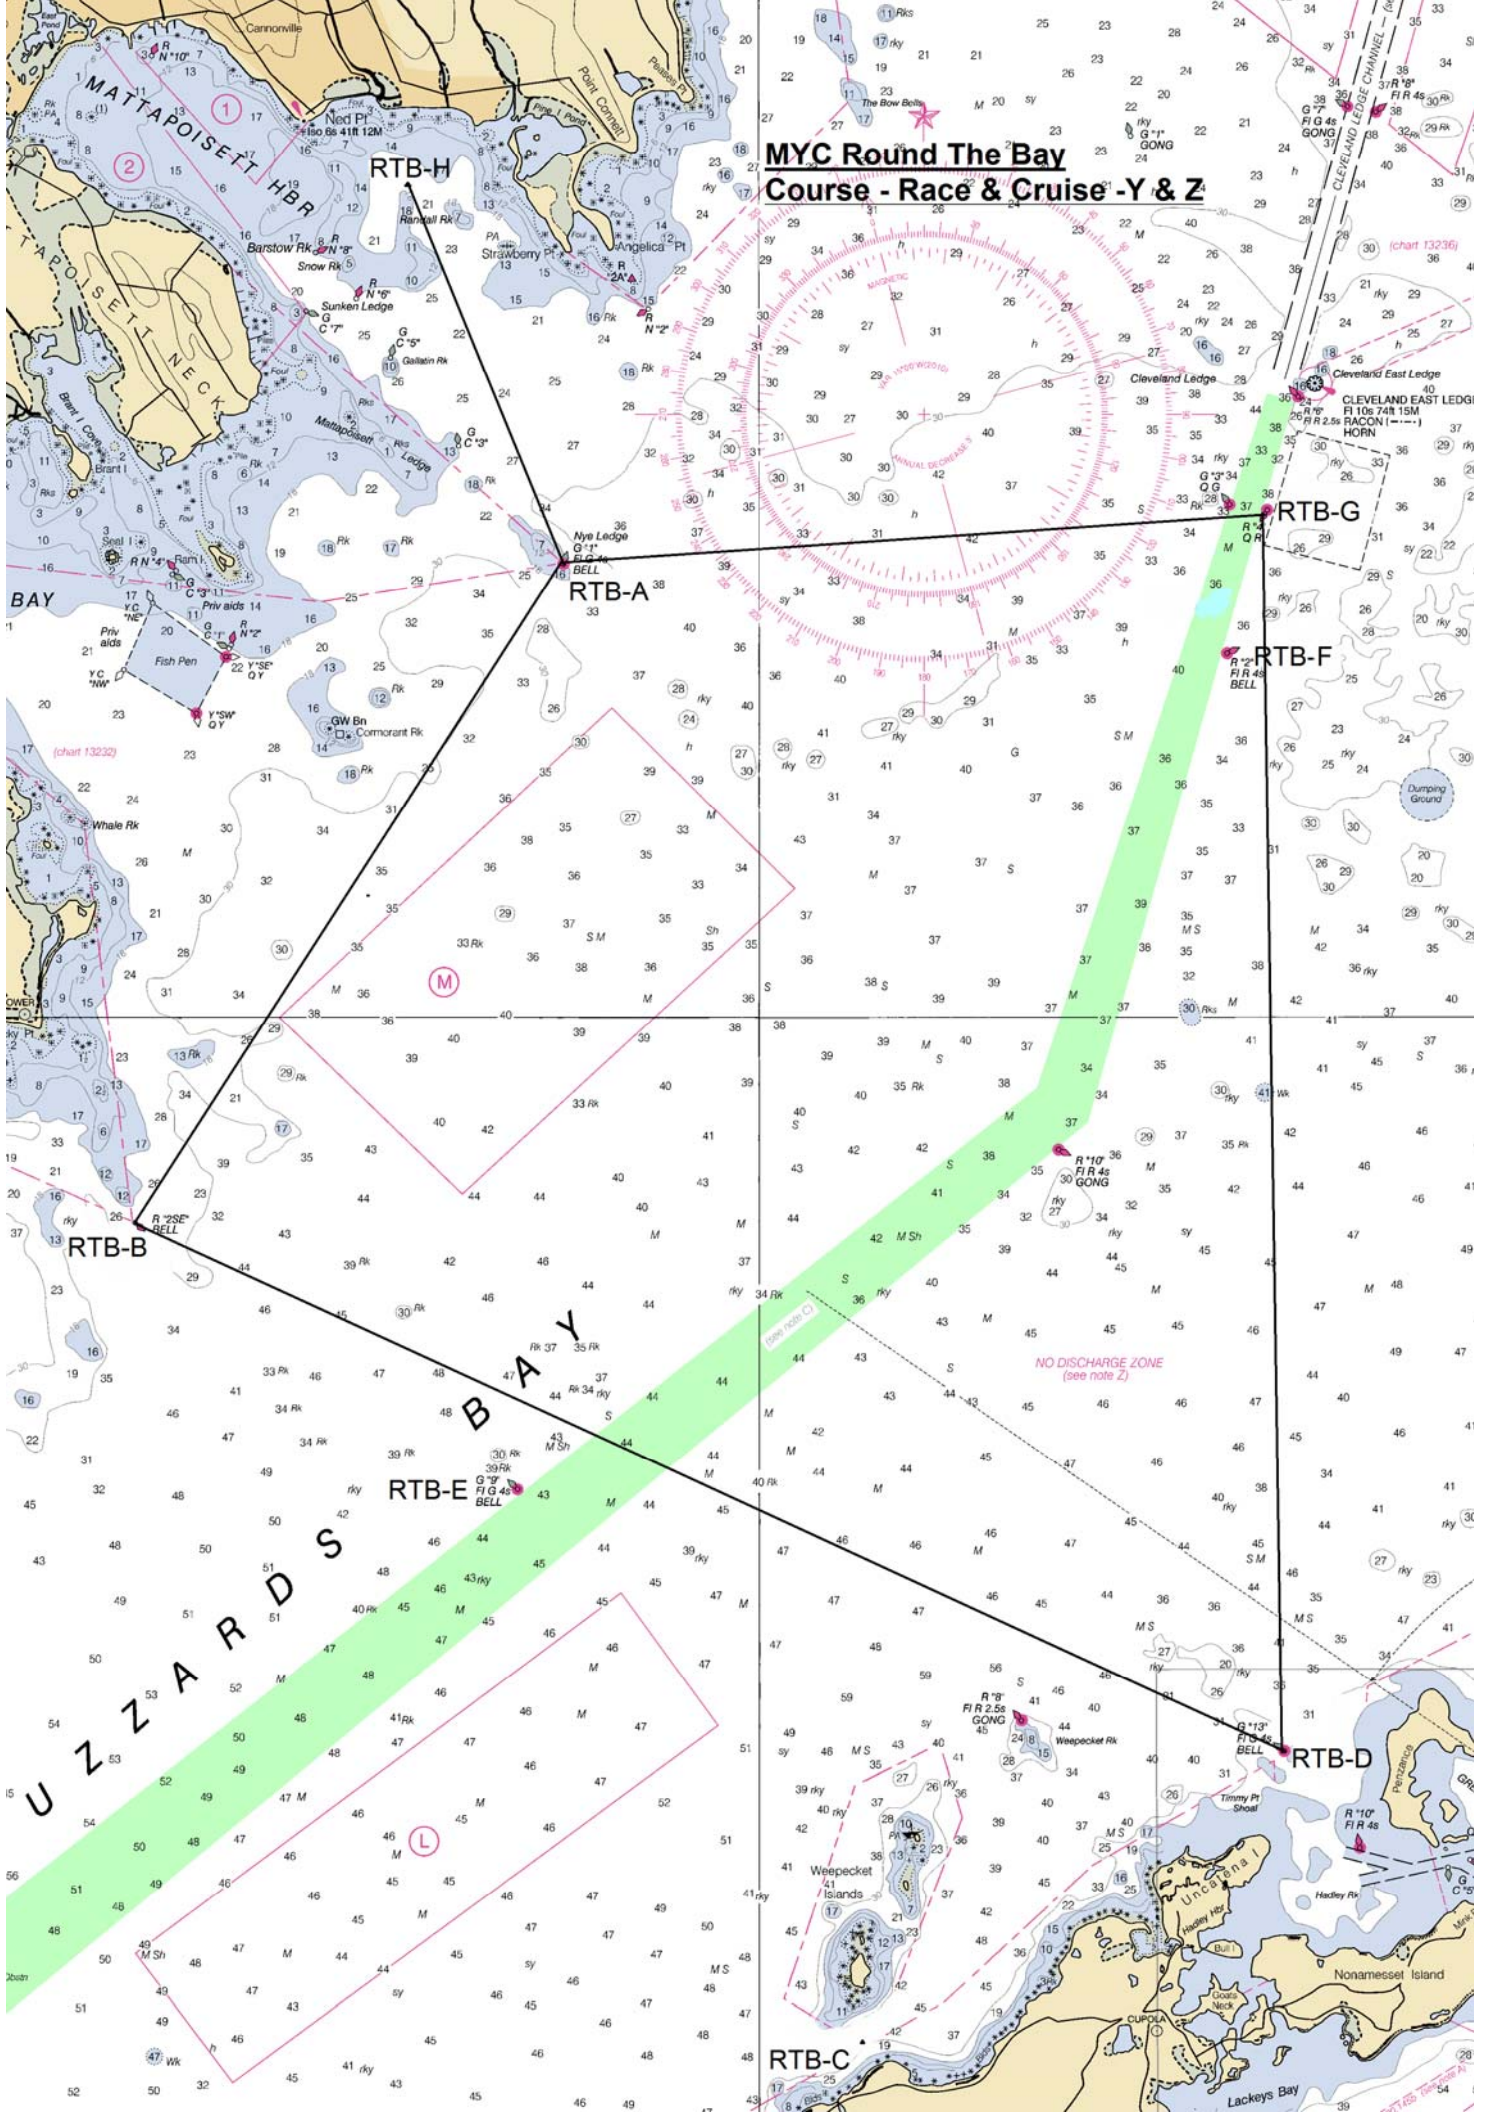

# MYC Round The Bay Course - Race & Cruise - Y & Z

**MYC - Round The Bay Course - X - Race**

RTB-H

RTB-G

RTB-F

RTB-A

RTB-B

RTB-E

RTB-D

RTB-C

BAY

BAY

BUZZARDS

NO DISCHARGE ZONE  
(see note 2)

WEPECKET ISLANDS

UNCLE SAM